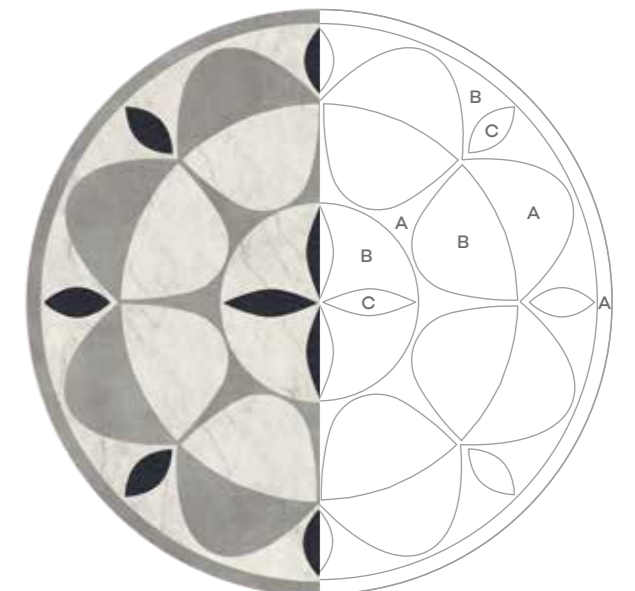

Octavia Large

3 products | AR0MC600

- A: Stucco Pebble
- B: Onyx Marble
- C: Graphite Slate

Motif size: 1676mm diameter