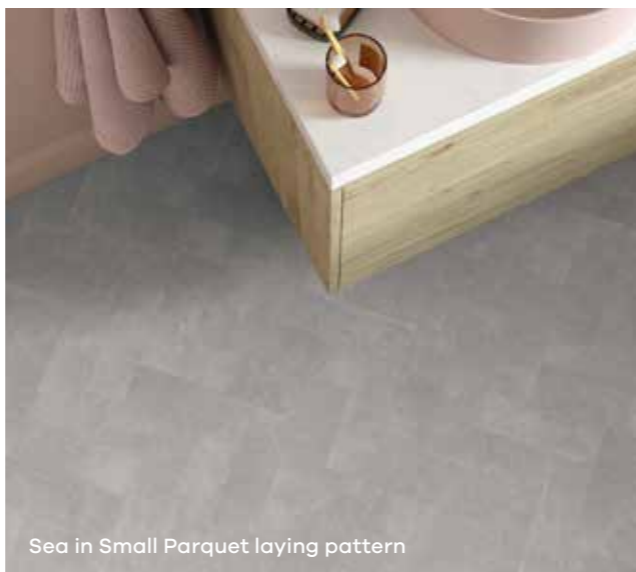

Order your free samples at amtico.com/flooring/samples

PARQUET
Small Parquet

Tile size: 76 x 229mm

PARQUET
Large Parquet

Tile size: 102 x 457mm

Sea in Small Parquet laying pattern

HERRINGBONE
Herringbone Tile