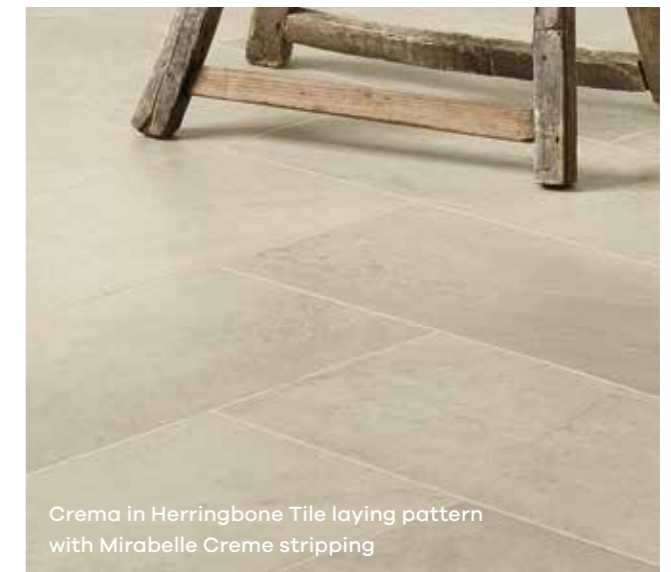

HERRINGBONE Herringbone Tile

Tile size: 305 x 610mm | 3mm stripping

Crema in Herringbone Tile laying pattern with Mirabelle Creme stripping

AMTICO SIGNATURE

Whitley Stone in Extra Large Flagstone with Modernist Frame stripping – DC580