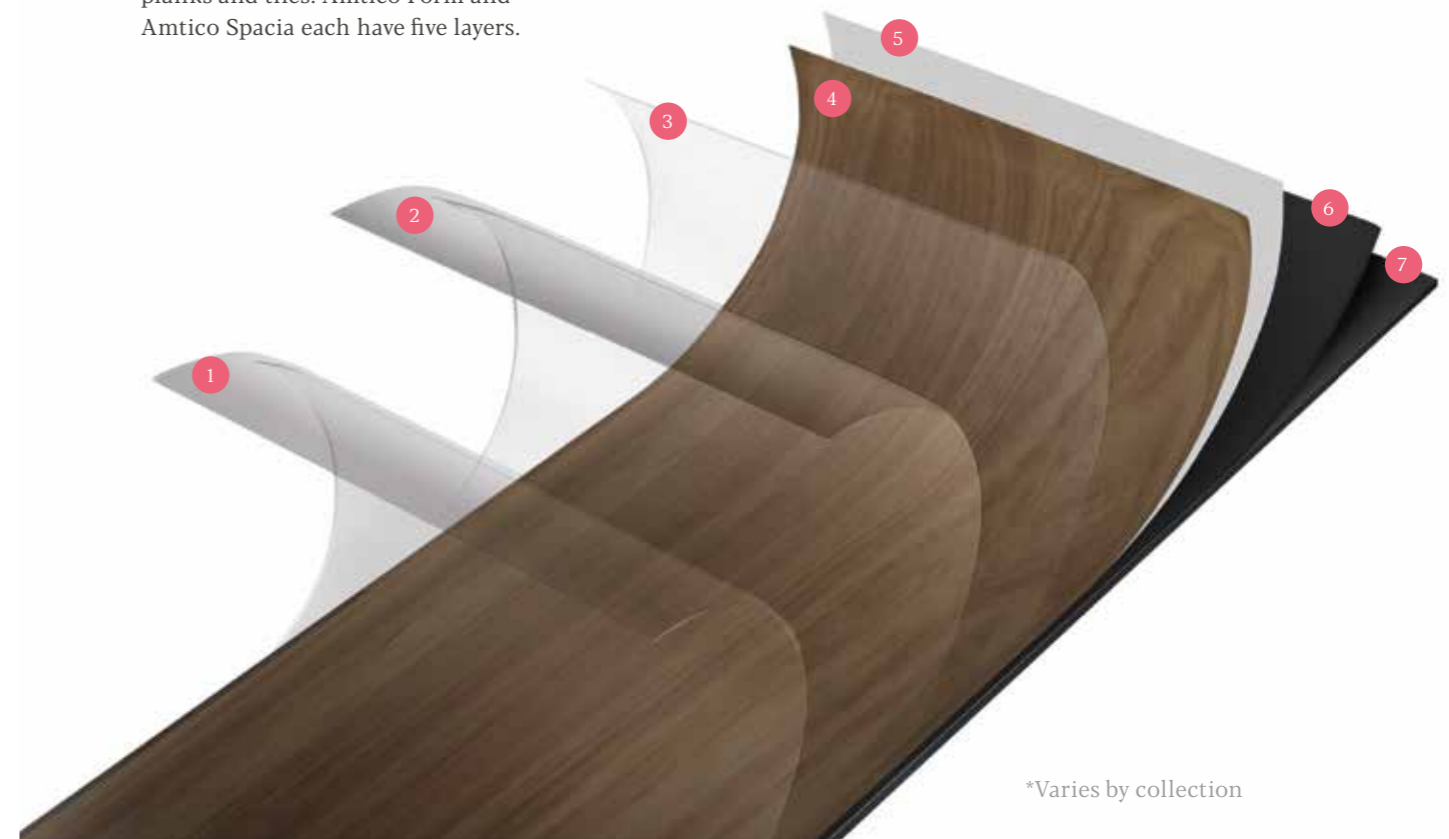

WHAT MAKES US

Durable by design

This illustration demonstrates the seven layers that make up Amtico Signature planks and tiles. Amtico Form and Amtico Spacia each have five layers.