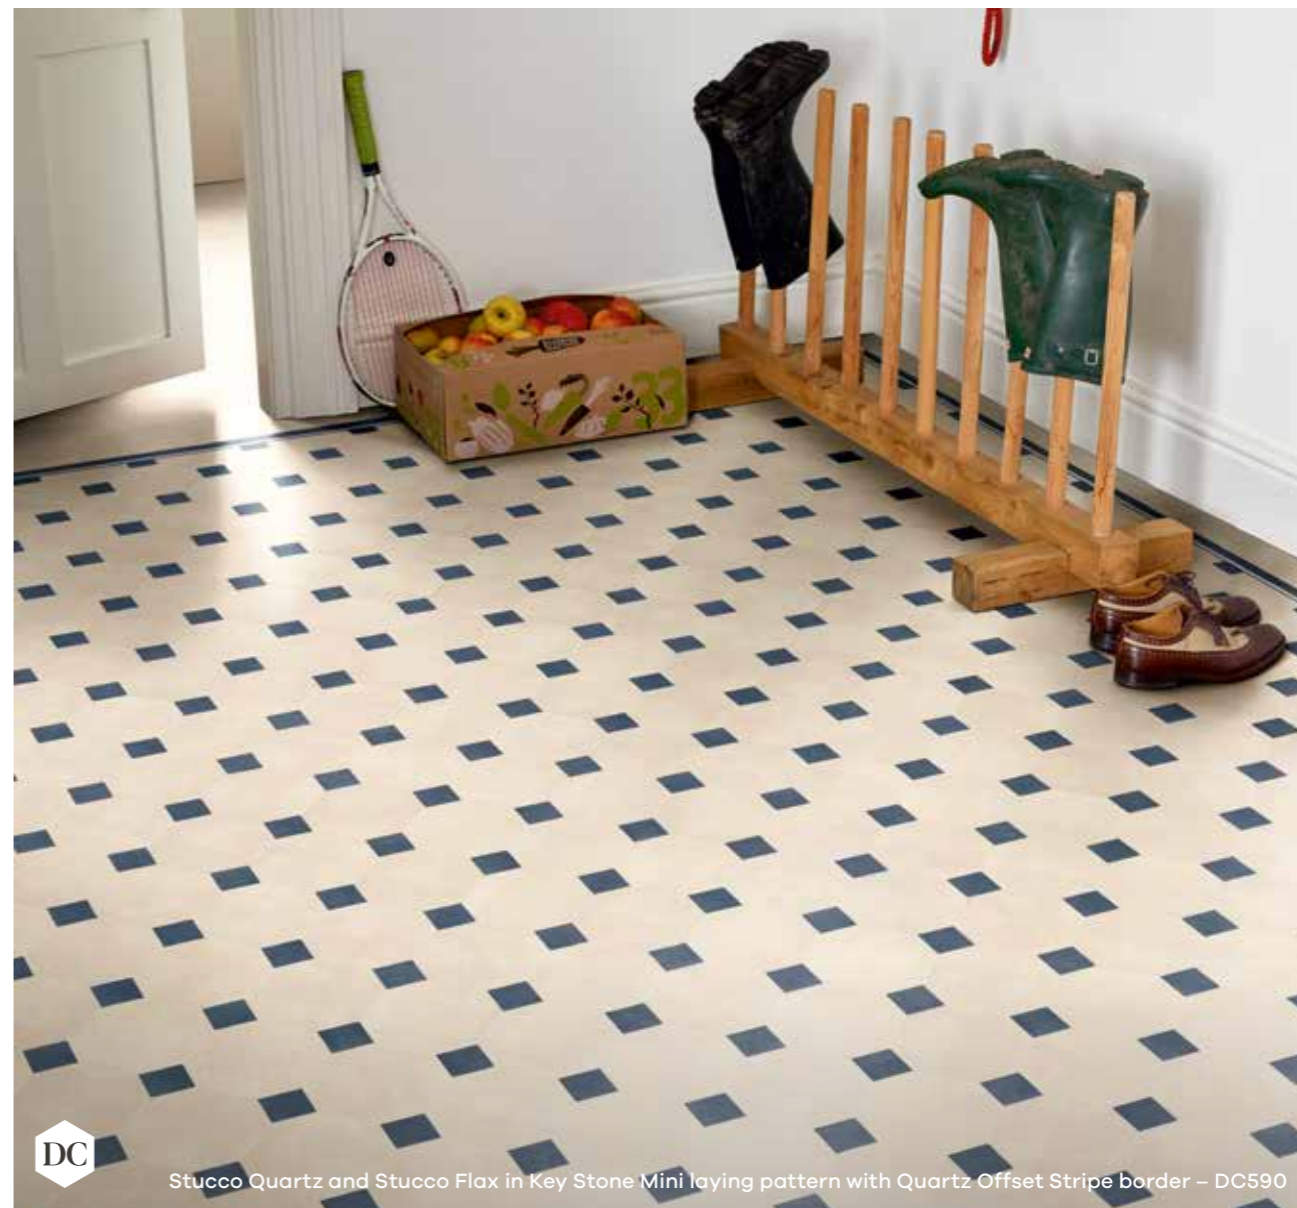

Stucco Quartz and Stucco Flax in Key Stone Mini laying pattern with Quartz Offset Stripe border – DC590