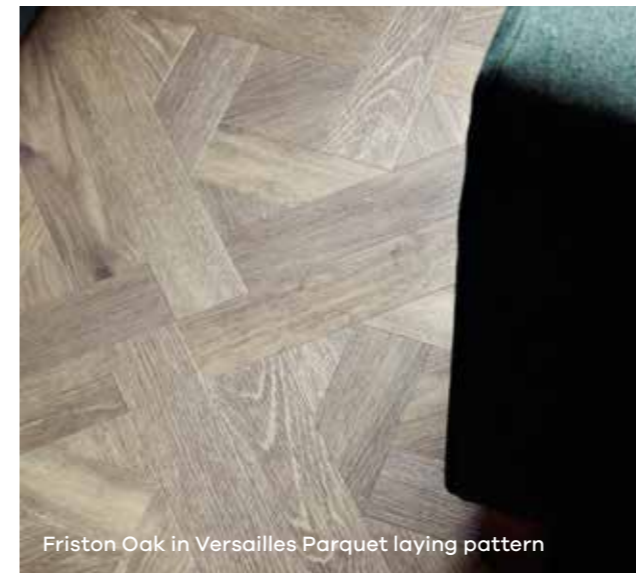

MODULE
Versailles Parquet

1 product | EP505

Module size: 691 x 691mm

LAYING PATTERN
Basket Weave

1 product | EP101

Plank sizes: 114 x 114mm, 76 x 305mm

2 products | EP104

Plank sizes: 114 x 114mm, 76 x 305mm

LAYING PATTERN
Pleat

1 product | EP126

Size: 114 x 457mm

3 products | EP127

Size: 114 x 457mm

5 products | EP129

Size: 114 x 457mm