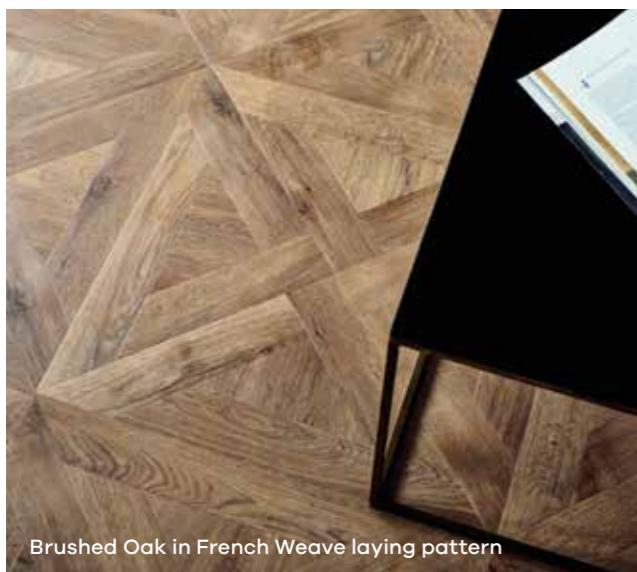

LAYING PATTERN
French Weave

1 product | EP272

Module size: 610 x 610mm