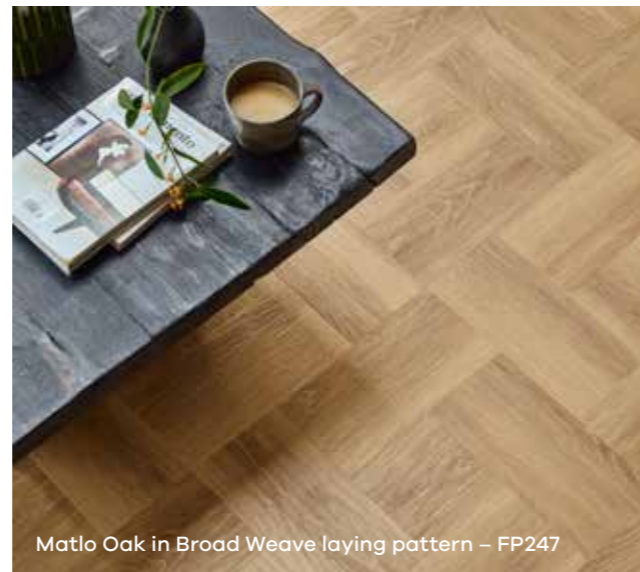

Order your free samples at amtico.com/flooring/samples

LAYING PATTERN

Broad Weave

Plank sizes: 152 x 305mm, 152 x 152mm

Matlo Oak in Broad Weave laying pattern – FP247

LAYING PATTERN

Chevron

Plank size: 88 x 457mm