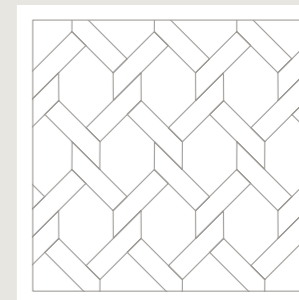

02 PLANK SIZES
304 x 457mm, 107 x 431mm

03 WOOD
Ashdown Oak