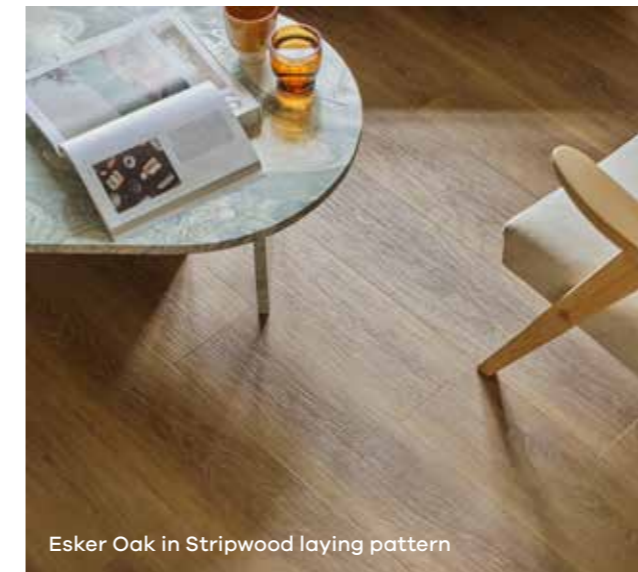

LAYING PATTERN

Basket Weave

Plank sizes: 114 x 114mm, 76 x 305mm

Esker Oak in Stripwood laying pattern

PLANK

Stripwood