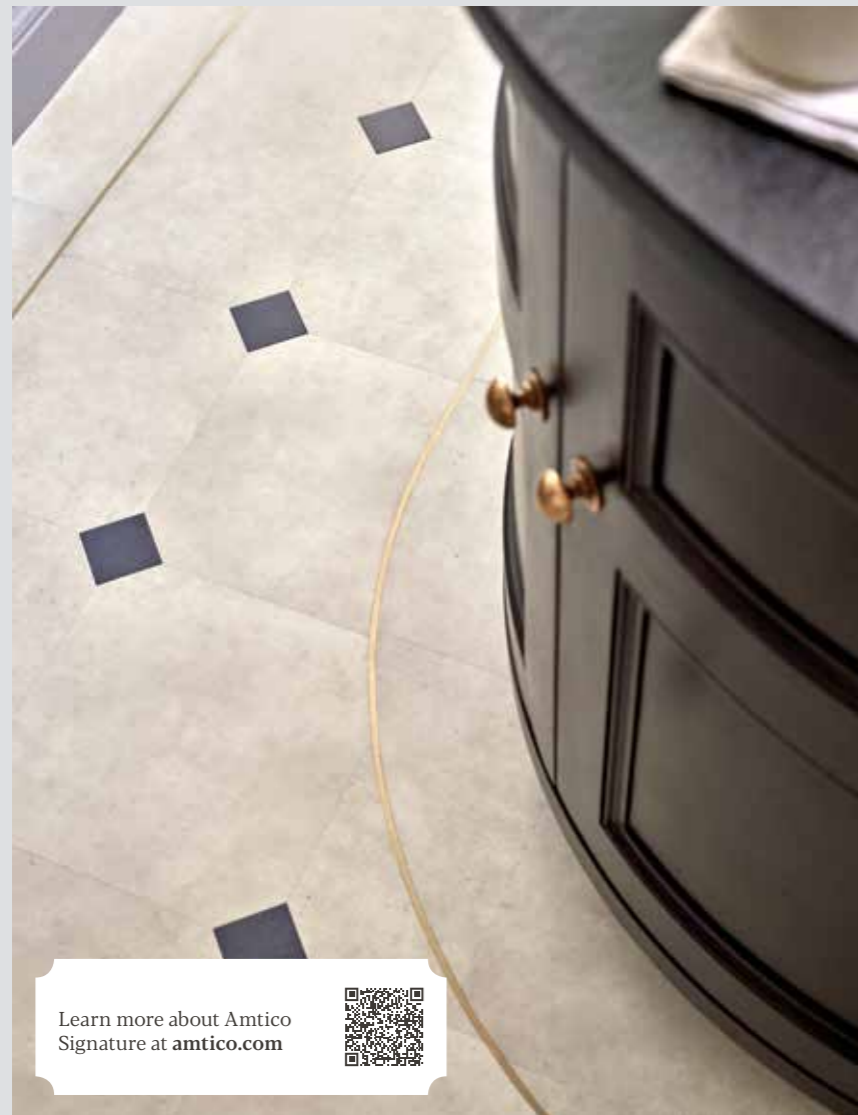

GET THE LOOK | KEY STONE SMALL

Classic Key Stone

Rich stone-like textures and light concrete hues in a traditional Key Stone pattern make for an impressive modern take on a classic look.

01 LAYING PATTERN Key Stone Small

02 TILE SIZES 305 x 305mm, 63 x 63mm

03 STONE Waterloo Concrete Stucco Flax

04 STRIPPING Polished Gold | 6mm

Learn more about Amtico Signature at [amtico.com](https://www.amtico.com)